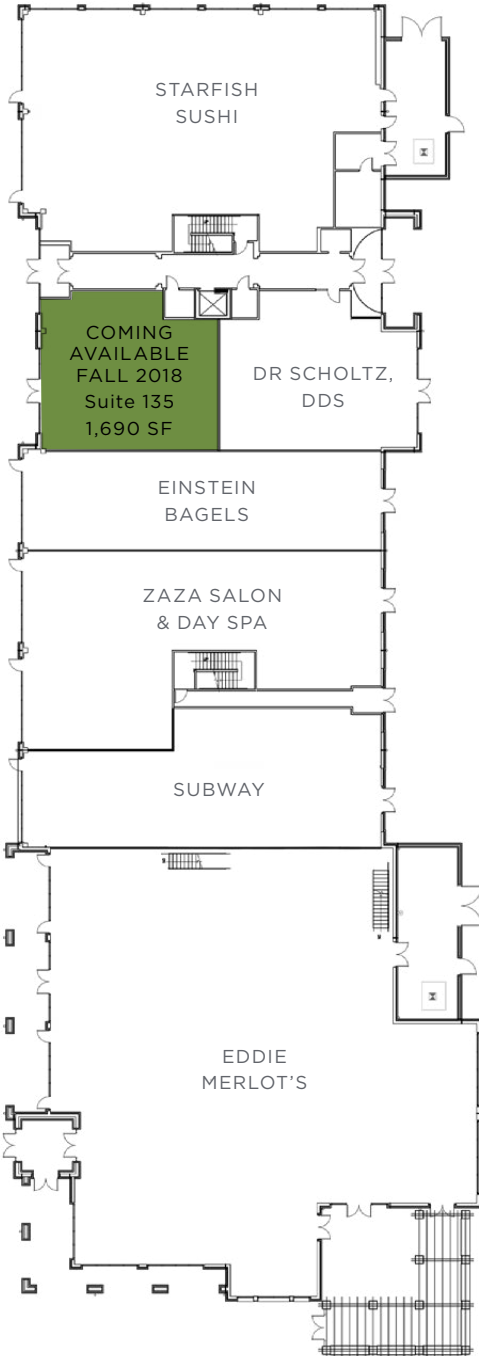

## RETAIL SUITES: 844 - 3,371 SF

185 Milwaukee Ave

300 Village Green Drive