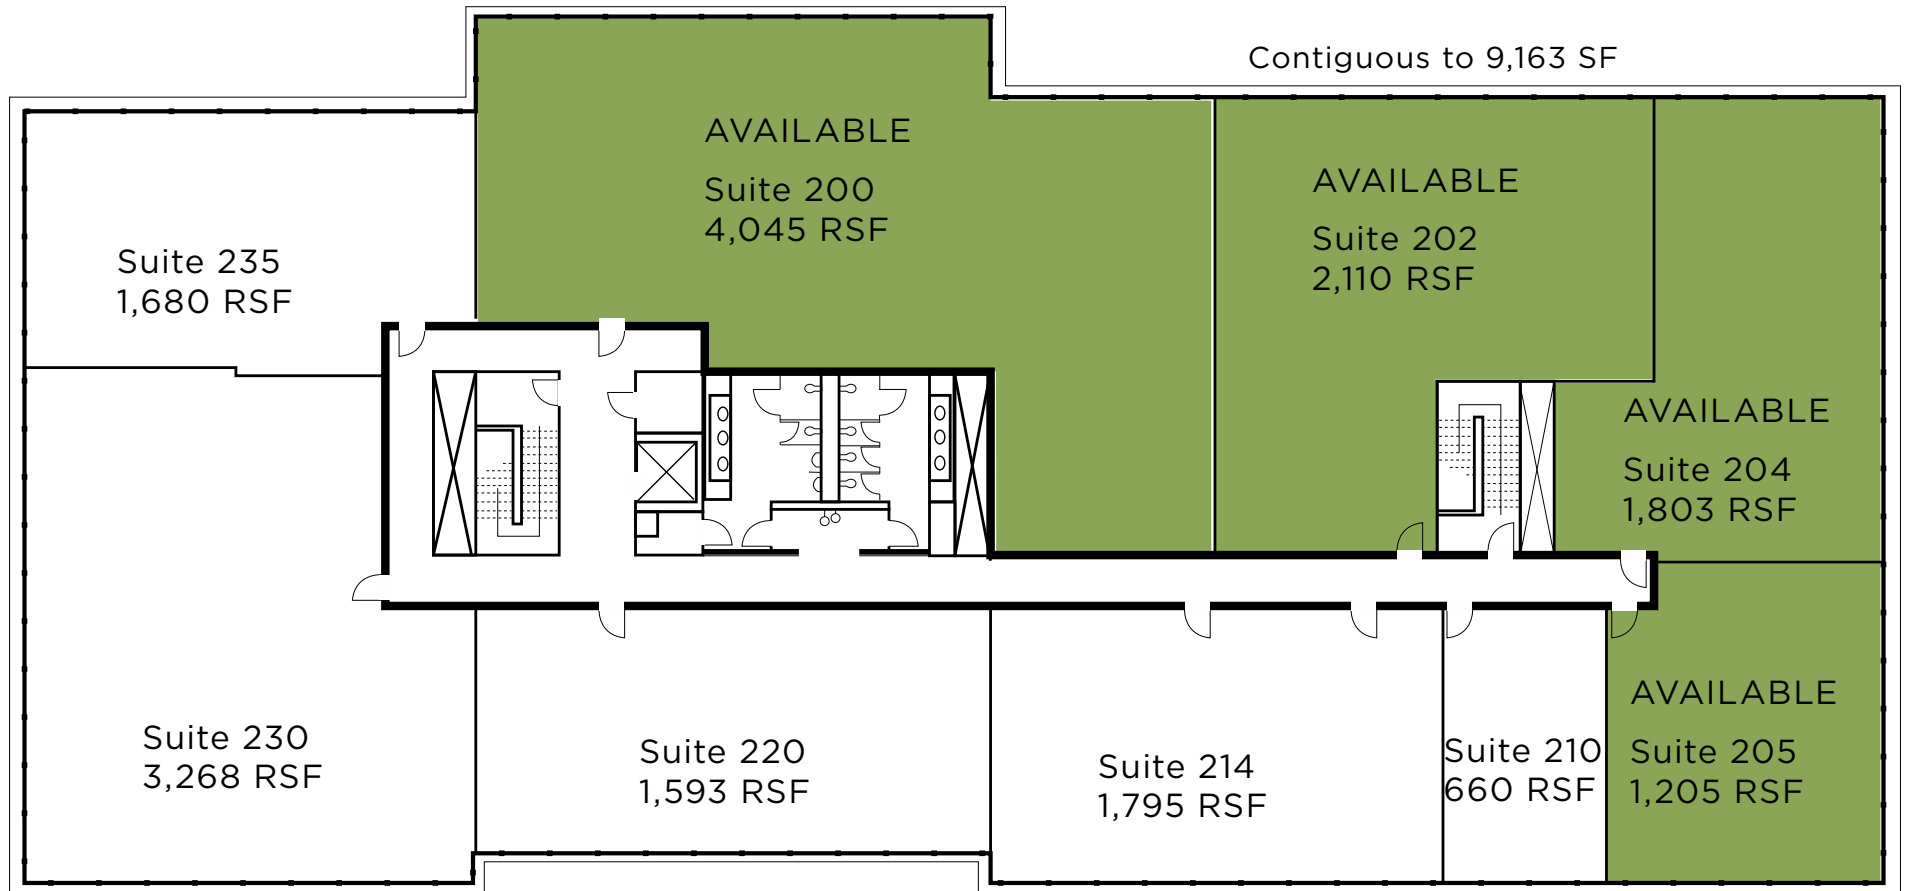

VILLAGE GREEN
of Lincolnshire

185 N MILWAUKEE & 100-200-300 OLD HALF DAY RD, LINCOLNSHIRE, ILLINOIS

185 Milwaukee Avenue Lincolnshire, Illinois

FOR LEASING INFORMATION,
PLEASE CONTACT

©2018 NAI Hiffman. All rights reserved. All information contained herein is from sources deemed reliable; however, no representation or warranty is made to the accuracy thereof.