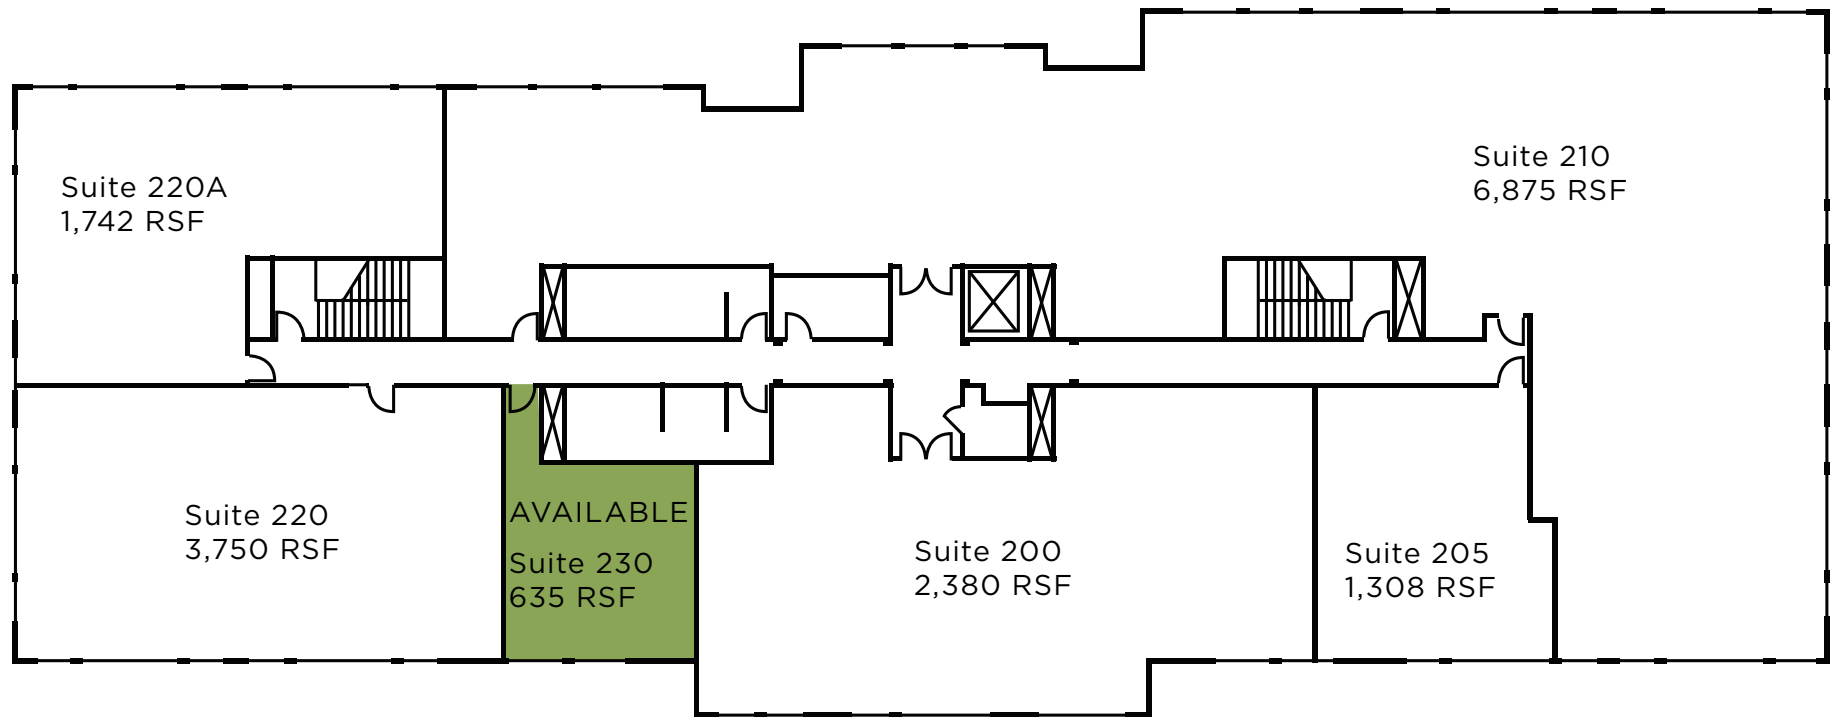

VILLAGE GREEN
of Lincolnshire

185 N MILWAUKEE & 100-200-300 OLD HALF DAY RD, LINCOLNSHIRE, ILLINOIS

100 Old Half Day Road Lincolnshire, Illinois

©2018 NAI Hiffman. All rights reserved. All information contained herein is from sources deemed reliable; however, no representation or warranty is made to the accuracy thereof.